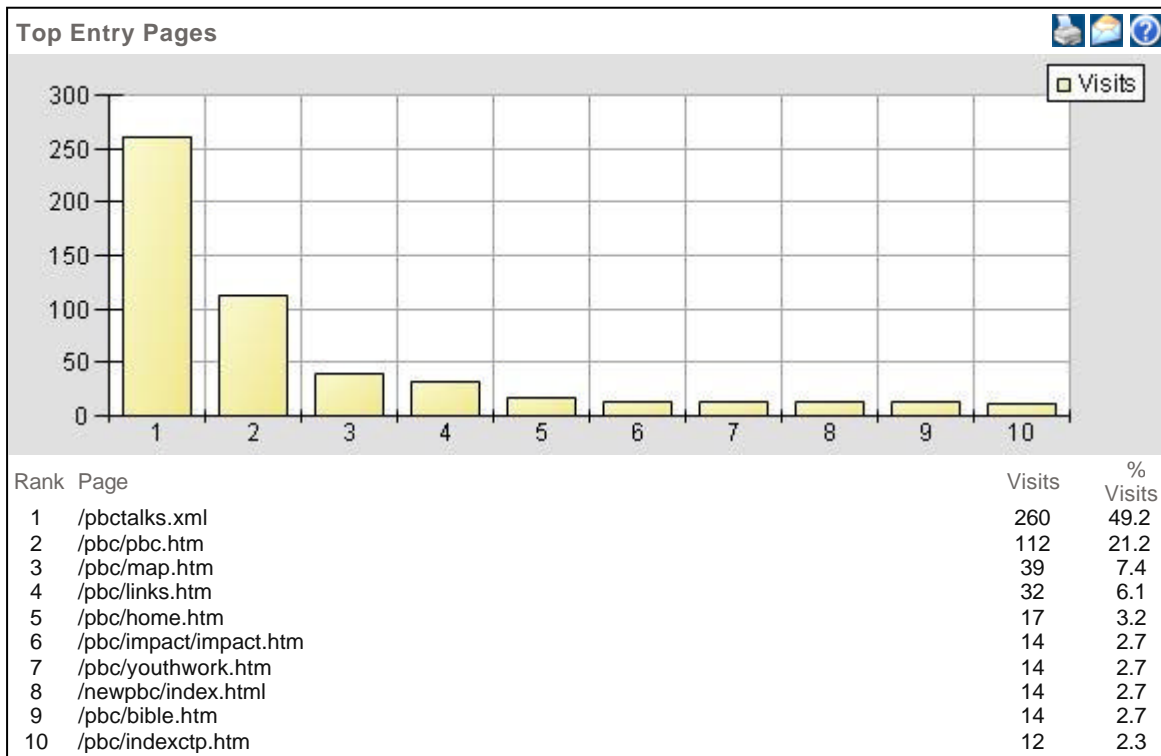

www.jones99.f2s.com

Chief Executive Officer Report

Adjust the date range and click [get report] to view the report. Logs have been imported for 6/1/2007 through 6/23/2007. The time it takes for a report to be generated directly depends on the size and activity of your site.

Date to rows

Total(s) 528 N/A

Monday	45	15.0	21	12.8
Tuesday	48	16.0	26	15.9
Wednesday	34	11.3	14	8.5
Thursday	25	8.3	13	7.9
Friday	49	16.3	24	14.6
Saturday	42	14.0	25	15.2
Total(s)	300	N/A	164	N/A

[Top of Page](#)