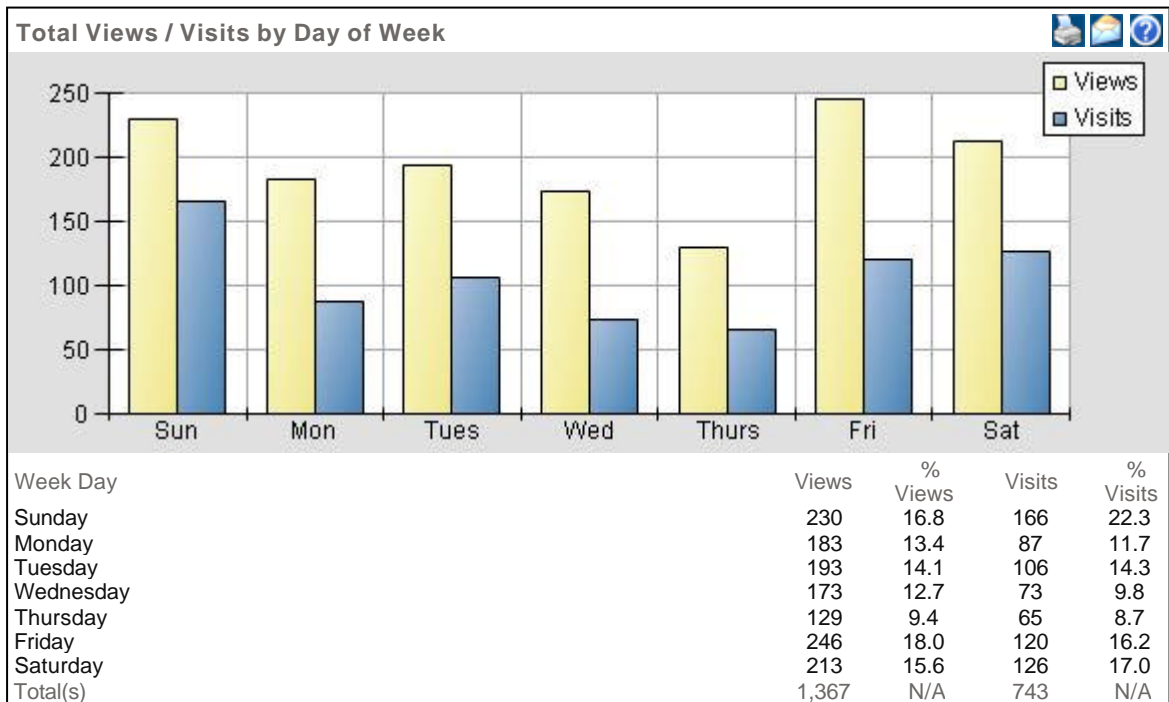

www.jones99.f2s.com

Chief Executive Officer Report

Adjust the date range and click [get report] to view the report. Logs have been imported for 6/1/2007 through 6/23/2007. The time it takes for a report to be generated directly depends on the size and activity of your site.

Date to rows

Total(s) 528 N/A

Monday	45	15.0	21	12.8
Tuesday	48	16.0	26	15.9
Wednesday	34	11.3	14	8.5
Thursday	25	8.3	13	7.9
Friday	49	16.3	24	14.6
Saturday	42	14.0	25	15.2
Total(s)	300	N/A	164	N/A

[Top of Page](#)