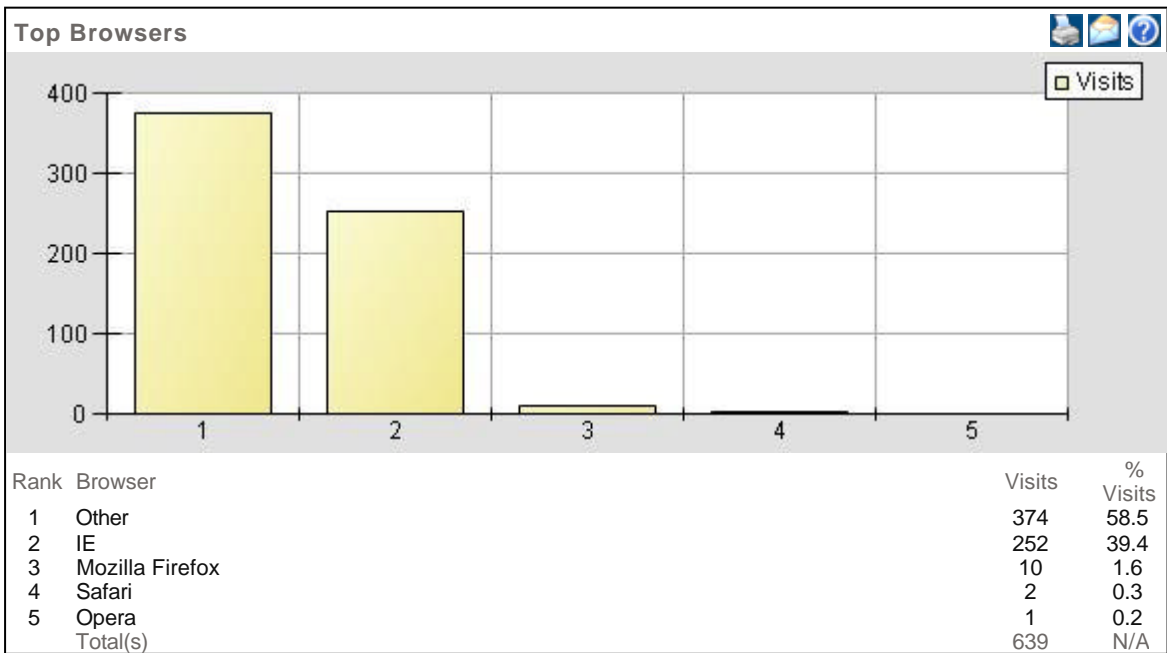

www.jones99.f2s.com

Chief Executive Officer Report

Adjust the date range and click [get report] to view the report. Logs have been imported for 6/1/2007 through 6/23/2007. The time it takes for a report to be generated directly depends on the size and activity of your site.

Date to rows

Total(s) 528 N/A

Monday	45	15.0	21	12.8
Tuesday	48	16.0	26	15.9
Wednesday	34	11.3	14	8.5
Thursday	25	8.3	13	7.9
Friday	49	16.3	24	14.6
Saturday	42	14.0	25	15.2
Total(s)	300	N/A	164	N/A

[Top of Page](#)