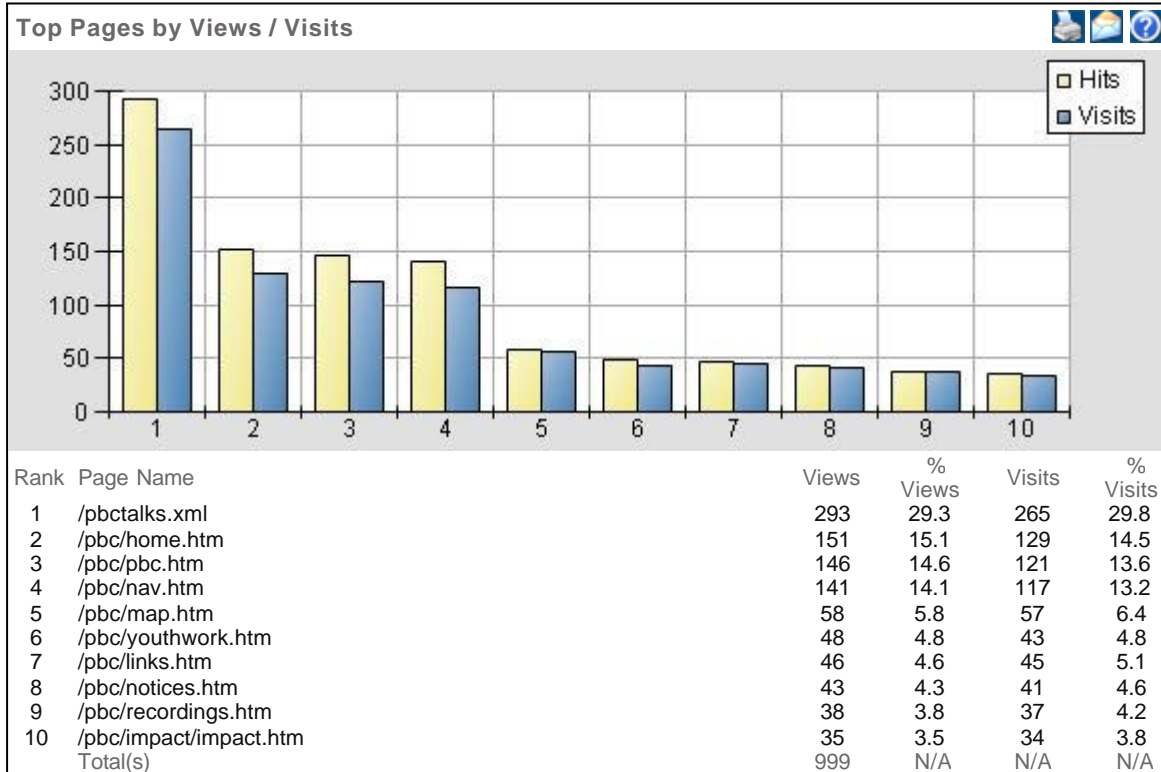

www.jones99.f2s.com

Chief Executive Officer Report

Adjust the date range and click [get report] to view the report. Logs have been imported for 6/1/2007 through 6/23/2007. The time it takes for a report to be generated directly depends on the size and activity of your site.

Date to rows

Total(s) 528 N/A

Monday	45	15.0	21	12.8
Tuesday	48	16.0	26	15.9
Wednesday	34	11.3	14	8.5
Thursday	25	8.3	13	7.9
Friday	49	16.3	24	14.6
Saturday	42	14.0	25	15.2
Total(s)	300	N/A	164	N/A

[Top of Page](#)