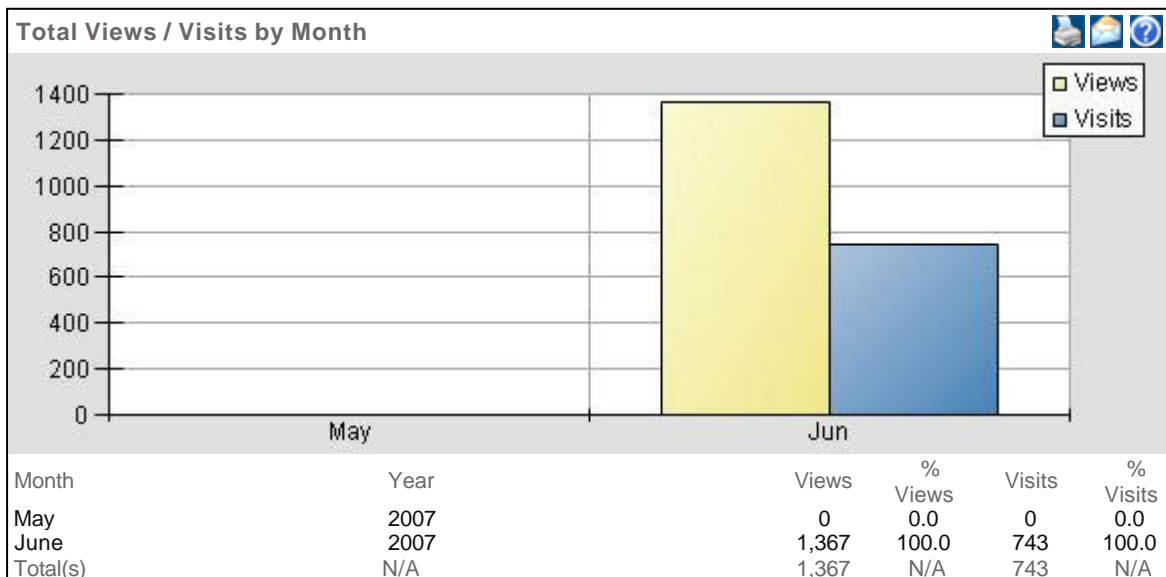

www.jones99.f2s.com

Chief Executive Officer Report

Adjust the date range and click [get report] to view the report. Logs have been imported for 6/1/2007 through 6/23/2007. The time it takes for a report to be generated directly depends on the size and activity of your site.

Date to rows

Total(s) 528 N/A

Monday	45	15.0	21	12.8
Tuesday	48	16.0	26	15.9
Wednesday	34	11.3	14	8.5
Thursday	25	8.3	13	7.9
Friday	49	16.3	24	14.6
Saturday	42	14.0	25	15.2
Total(s)	300	N/A	164	N/A

[Top of Page](#)