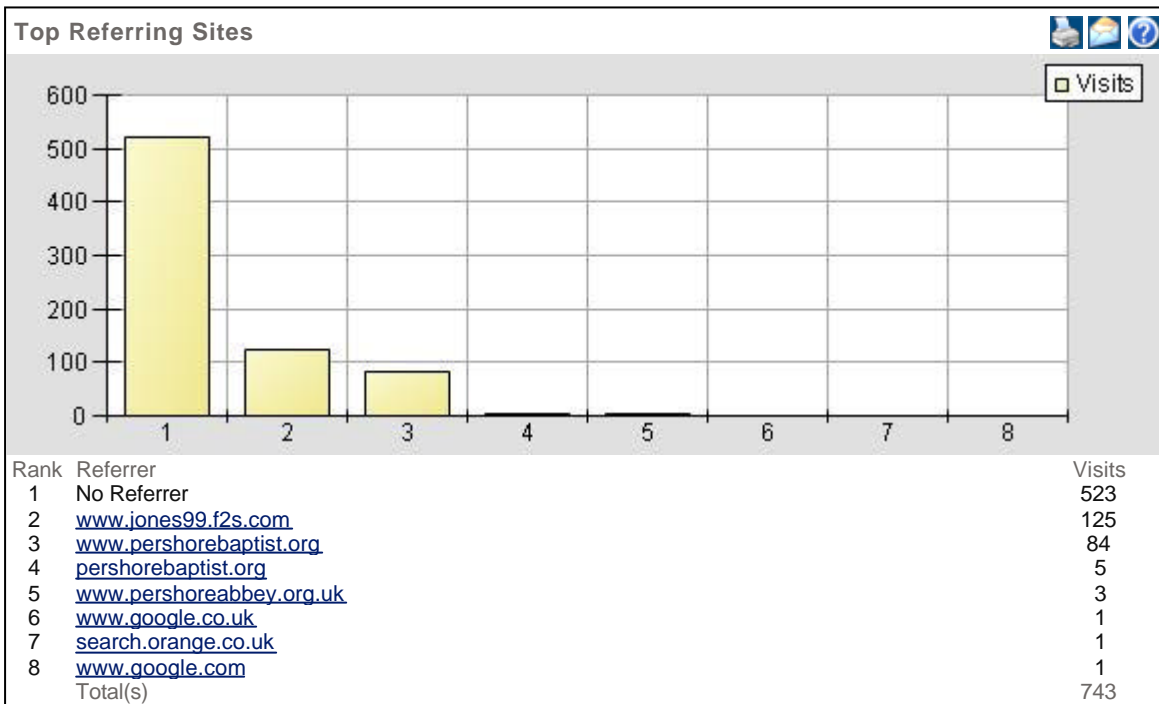

Date to rows

Total(s) 528 N/A

Monday	45	15.0	21	12.8
Tuesday	48	16.0	26	15.9
Wednesday	34	11.3	14	8.5
Thursday	25	8.3	13	7.9
Friday	49	16.3	24	14.6
Saturday	42	14.0	25	15.2
Total(s)	300	N/A	164	N/A

[Top of Page](#)