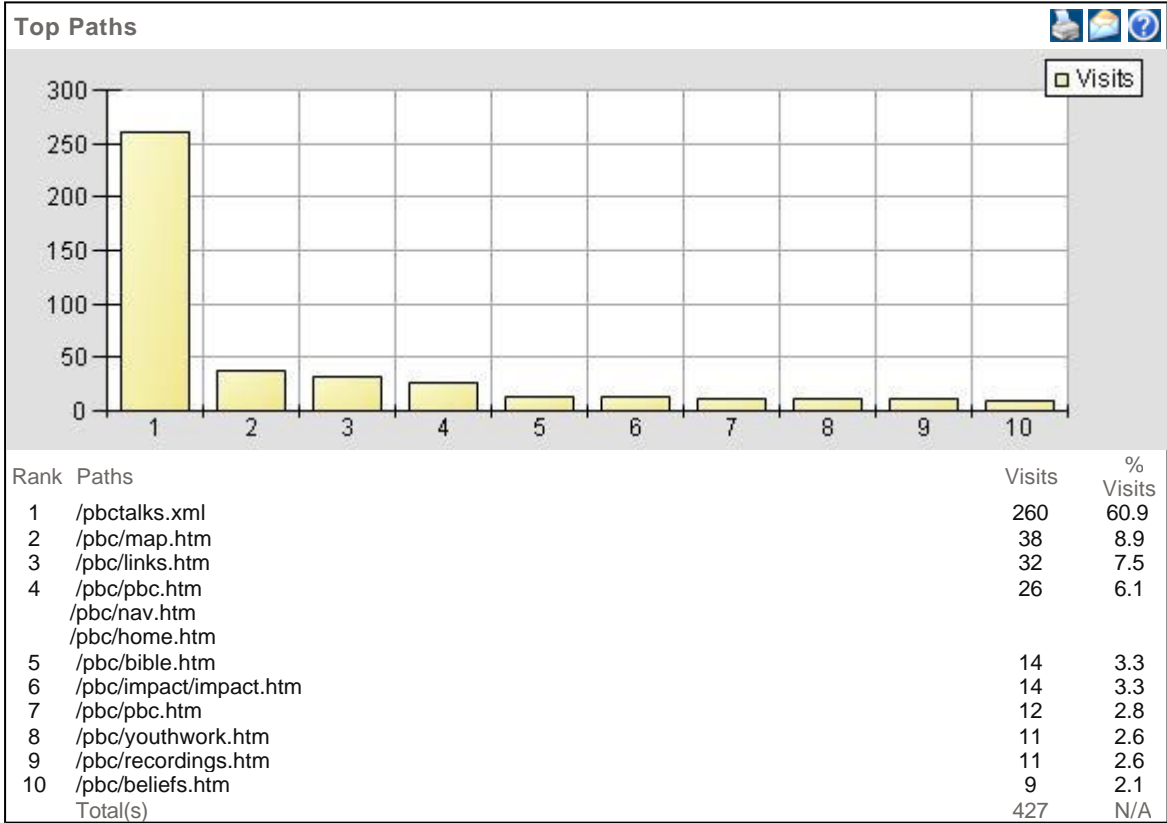

www.jones99.f2s.com

Chief Executive Officer Report

Adjust the date range and click [get report] to view the report. Logs have been imported for 6/1/2007 through 6/23/2007. The time it takes for a report to be generated directly depends on the size and activity of your site.

Date to rows

Total(s) 528 N/A

Monday	45	15.0	21	12.8
Tuesday	48	16.0	26	15.9
Wednesday	34	11.3	14	8.5
Thursday	25	8.3	13	7.9
Friday	49	16.3	24	14.6
Saturday	42	14.0	25	15.2
Total(s)	300	N/A	164	N/A

[Top of Page](#)