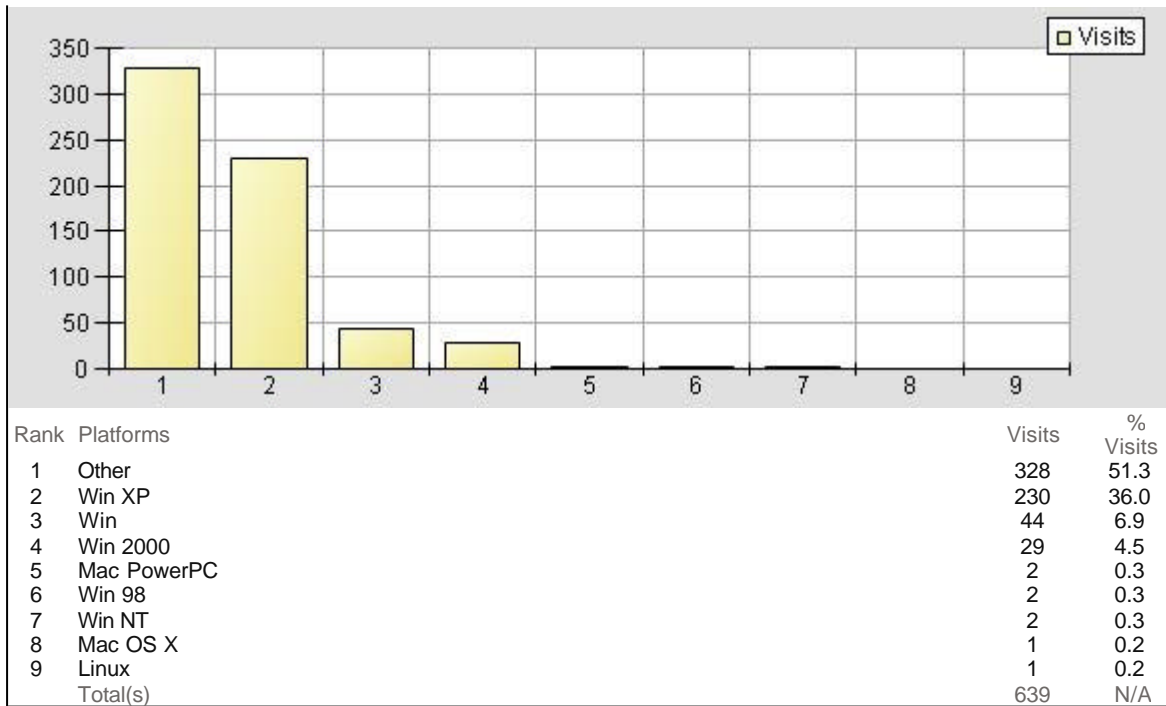

www.jones99.f2s.com

Chief Executive Officer Report

Adjust the date range and click [get report] to view the report. Logs have been imported for 6/1/2007 through 6/23/2007. The time it takes for a report to be generated directly depends on the size and activity of your site.

Date to rows

Total(s) 528 N/A

Monday	45	15.0	21	12.8
Tuesday	48	16.0	26	15.9
Wednesday	34	11.3	14	8.5
Thursday	25	8.3	13	7.9
Friday	49	16.3	24	14.6
Saturday	42	14.0	25	15.2
Total(s)	300	N/A	164	N/A

[Top of Page](#)