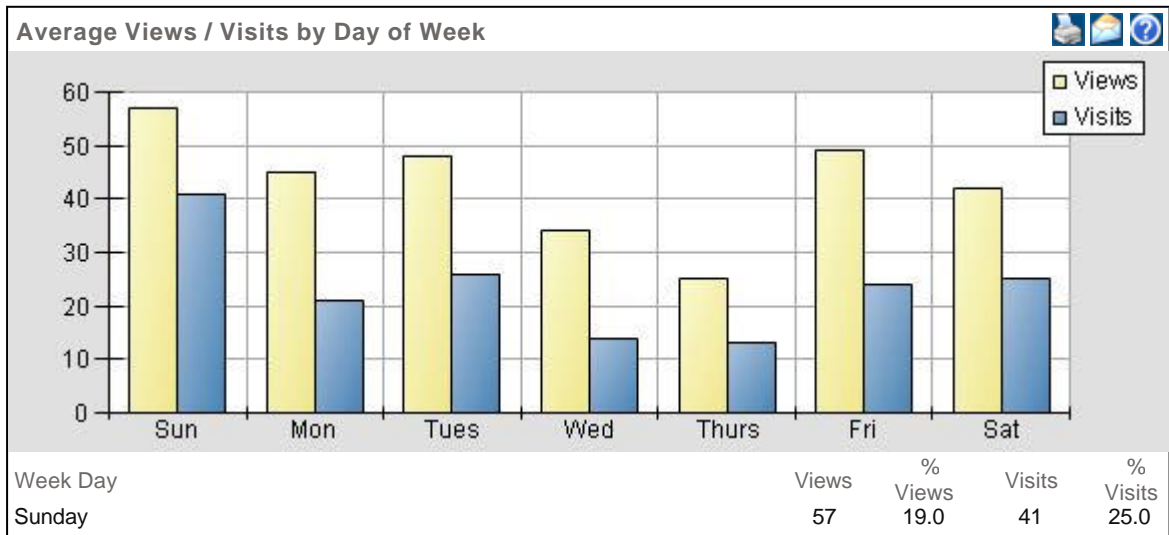

www.jones99.f2s.com

Chief Executive Officer Report

Adjust the date range and click [get report] to view the report. Logs have been imported for 6/1/2007 through 6/23/2007. The time it takes for a report to be generated directly depends on the size and activity of your site.

Date to rows

Total(s) 528 N/A

Monday	45	15.0	21	12.8
Tuesday	48	16.0	26	15.9
Wednesday	34	11.3	14	8.5
Thursday	25	8.3	13	7.9
Friday	49	16.3	24	14.6
Saturday	42	14.0	25	15.2
Total(s)	300	N/A	164	N/A

[Top of Page](#)